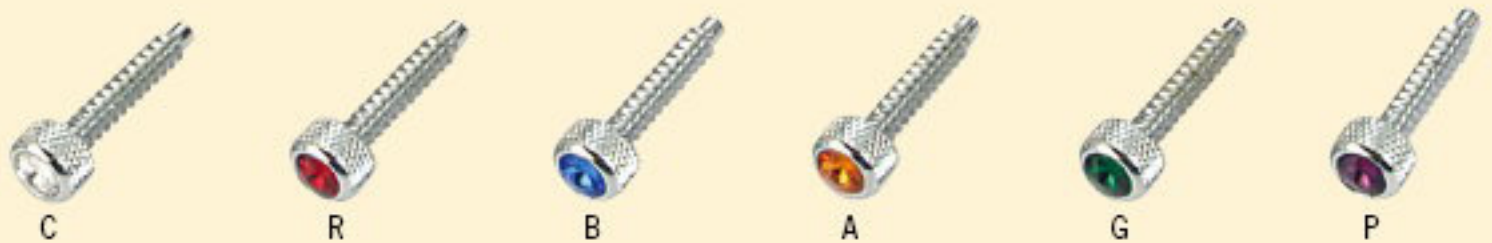

K-8500 CHROME/GOLD KENWORTH MINI SWITCH EXTENSION W/COLOR CRYSTAL

SIZE: (I. D.) 3/8" x 1"
MATERIAL: COPPER/ALUMINUM + SWAROVSKI CRYSTAL

Toggle switch

F-8600 CHROME/GOLD FREIGHTLINER MINI SWITCH EXTENSION W/COLOR CRYSTAL

SIZE: (I. D.) 12M x 1"

MATERIAL: COPPER/ALUMINUM + SWAROVSKI CRYSTAL

P-8700 CHROME/GOLD PETERBILT DASH SCREW W/COLOR JEWEL

MATERIAL: COPPER + SWAROVSKI CRYSTAL

P-8750 CHROME/GOLD PETERBILT SMALL DASH PANEL SCREW W/COLOR CRYSTAL

MATERIAL: COPPER + SWAROVSKI CRYSTAL

K-8800 CHROME/GOLD KENWORTH LONG DASH SCREW W/COLOR JEWEL

MATERIAL: COPPER + SWAROVSKI CRYSTAL

K-8810 CHROME/GOLD KENWORTH SHORT DASH SCREW W/COLOR JEWEL

MATERIAL: COPPER + SWAROVSKI CRYSTAL

F-8900 CHROME/GOLD FREIGHTLINER SMALL DASH PANEL SCREW W/COLOR JEWEL

MATERIAL: COPPER + SWAROVSKI CRYSTAL

F-8950 CHROME/GOLD KENWORTH LONG TOGGLE SWITCH EXTENSION W/COLOR CRYSTAL

MATERIAL: IRON + SWAROVSKI CRYSTAL